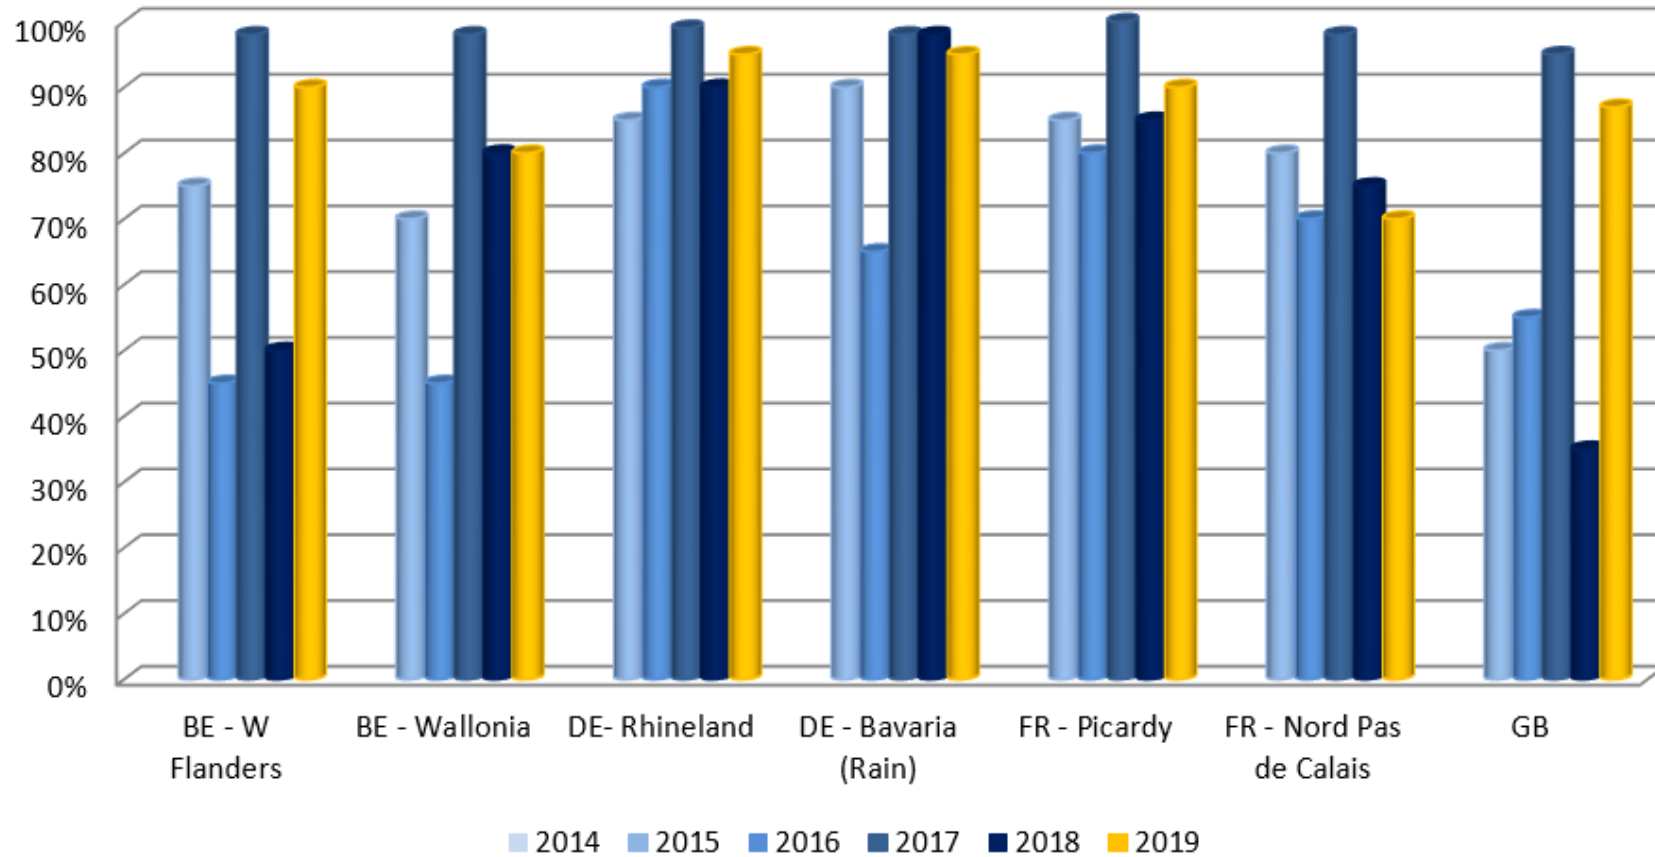

Planting progress W17 - Netherlands (per region) : 2013-2019

Planting progress W17 - France, Belgium, Germany, GB : 2016-2019

Creating Value from Potatoes