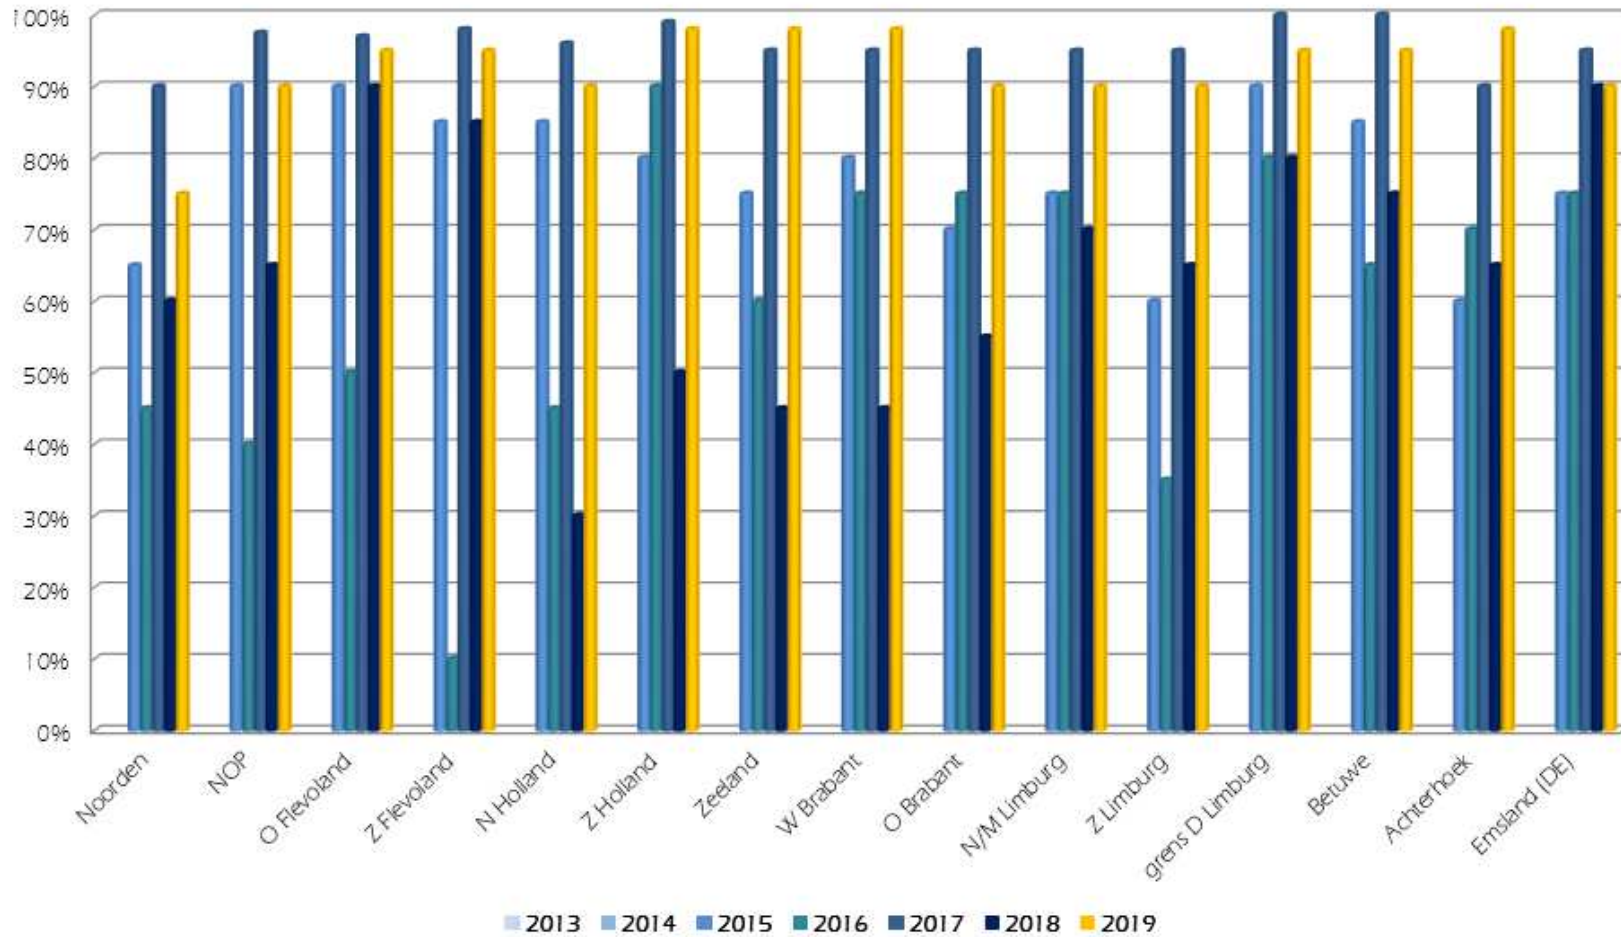

Planting progress W17 - Netherlands (per region) : 2013-2019

Planting progress W17 - France, Belgium, Germany, GB : 2016-2019

Creating Value from Potatoes