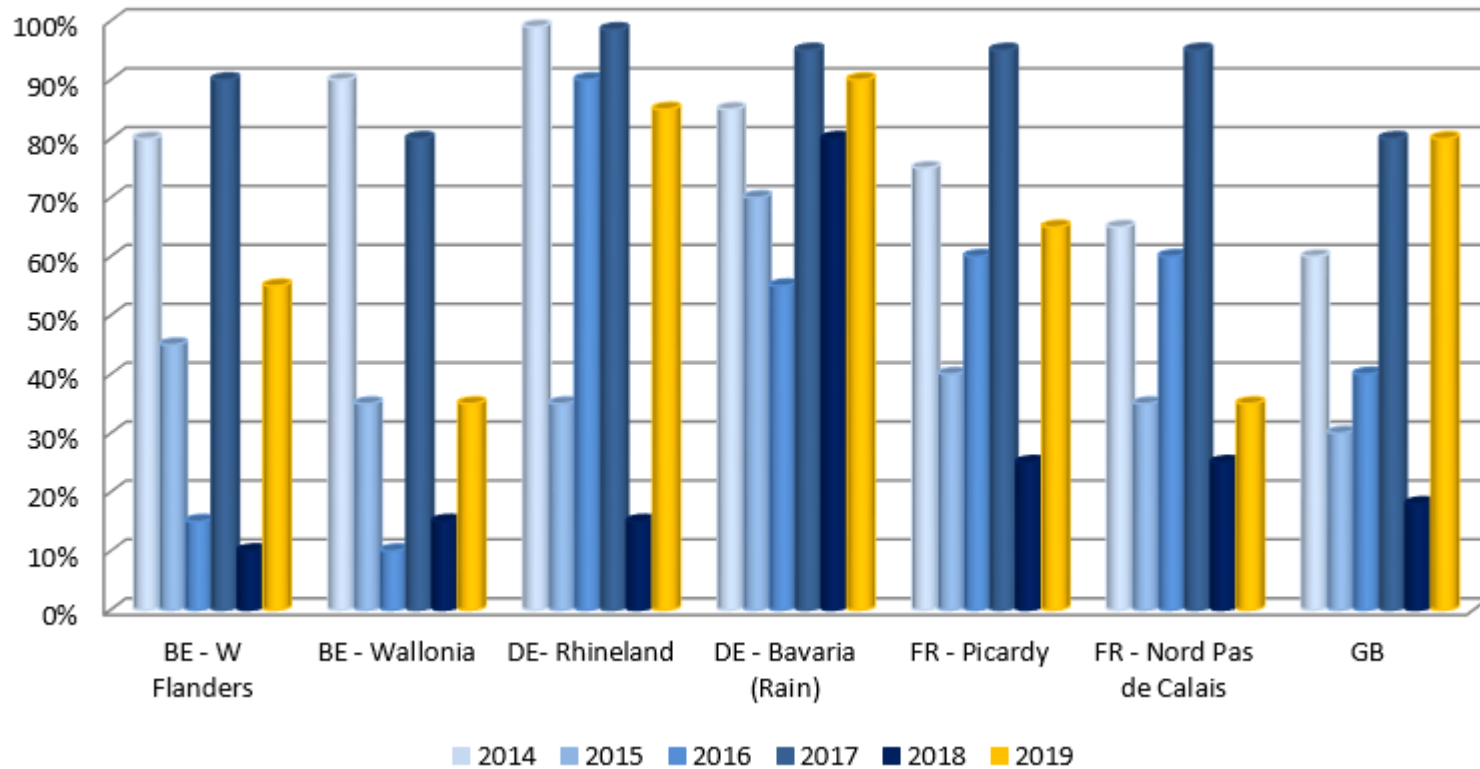

# Planting progress W16 - Netherlands (per region) : 2013-2019

Creating Value from Potatoes

# Planting progress W16 - France, Belgium, Germany, GB : 2016-2019

Creating Value from Potatoes