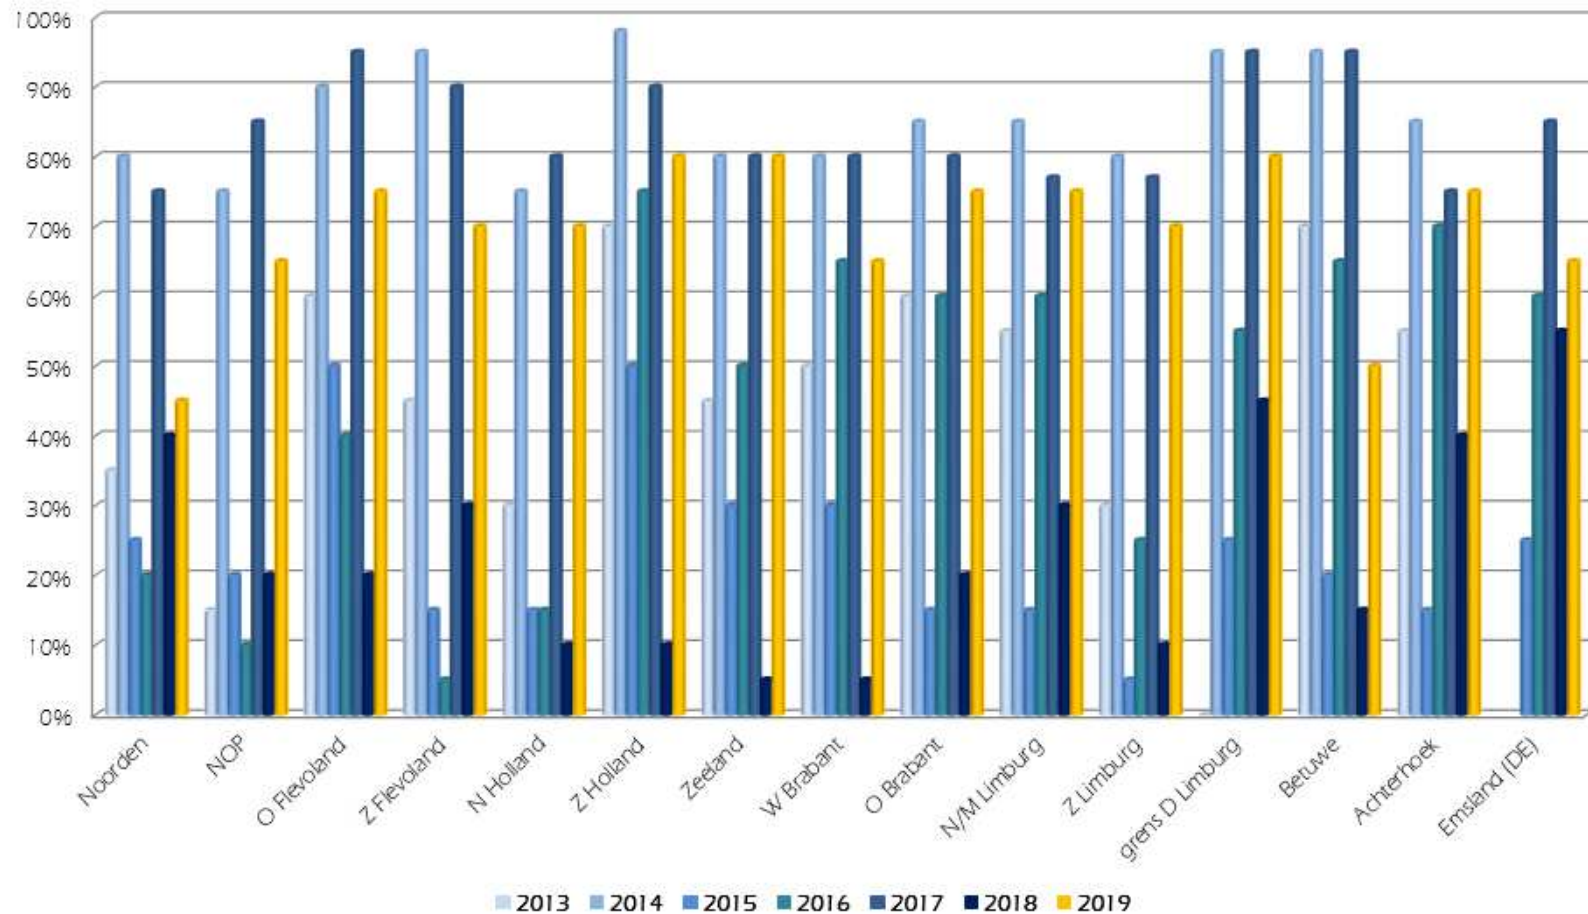

# Planting progress W16 - Netherlands (per region) : 2013-2019

Creating Value from Potatoes

# Planting progress W16 - France, Belgium, Germany, GB : 2016-2019

Creating Value from Potatoes