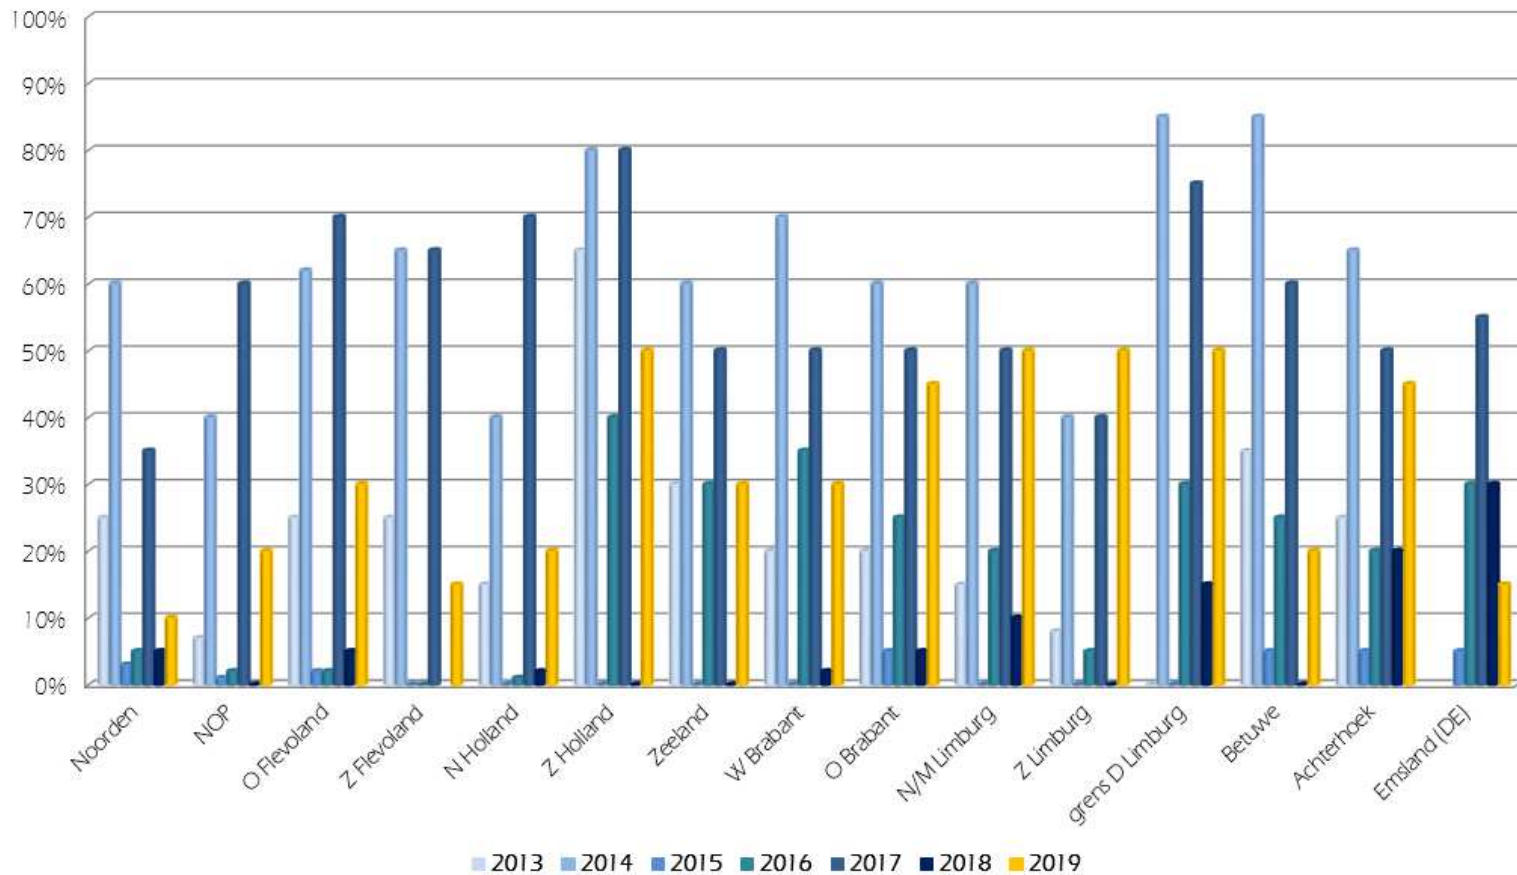

Planting progress W15 - Netherlands (per region) : 2013-2019

Planting progress W15 - France, Belgium, Germany, GB : 2016-2019