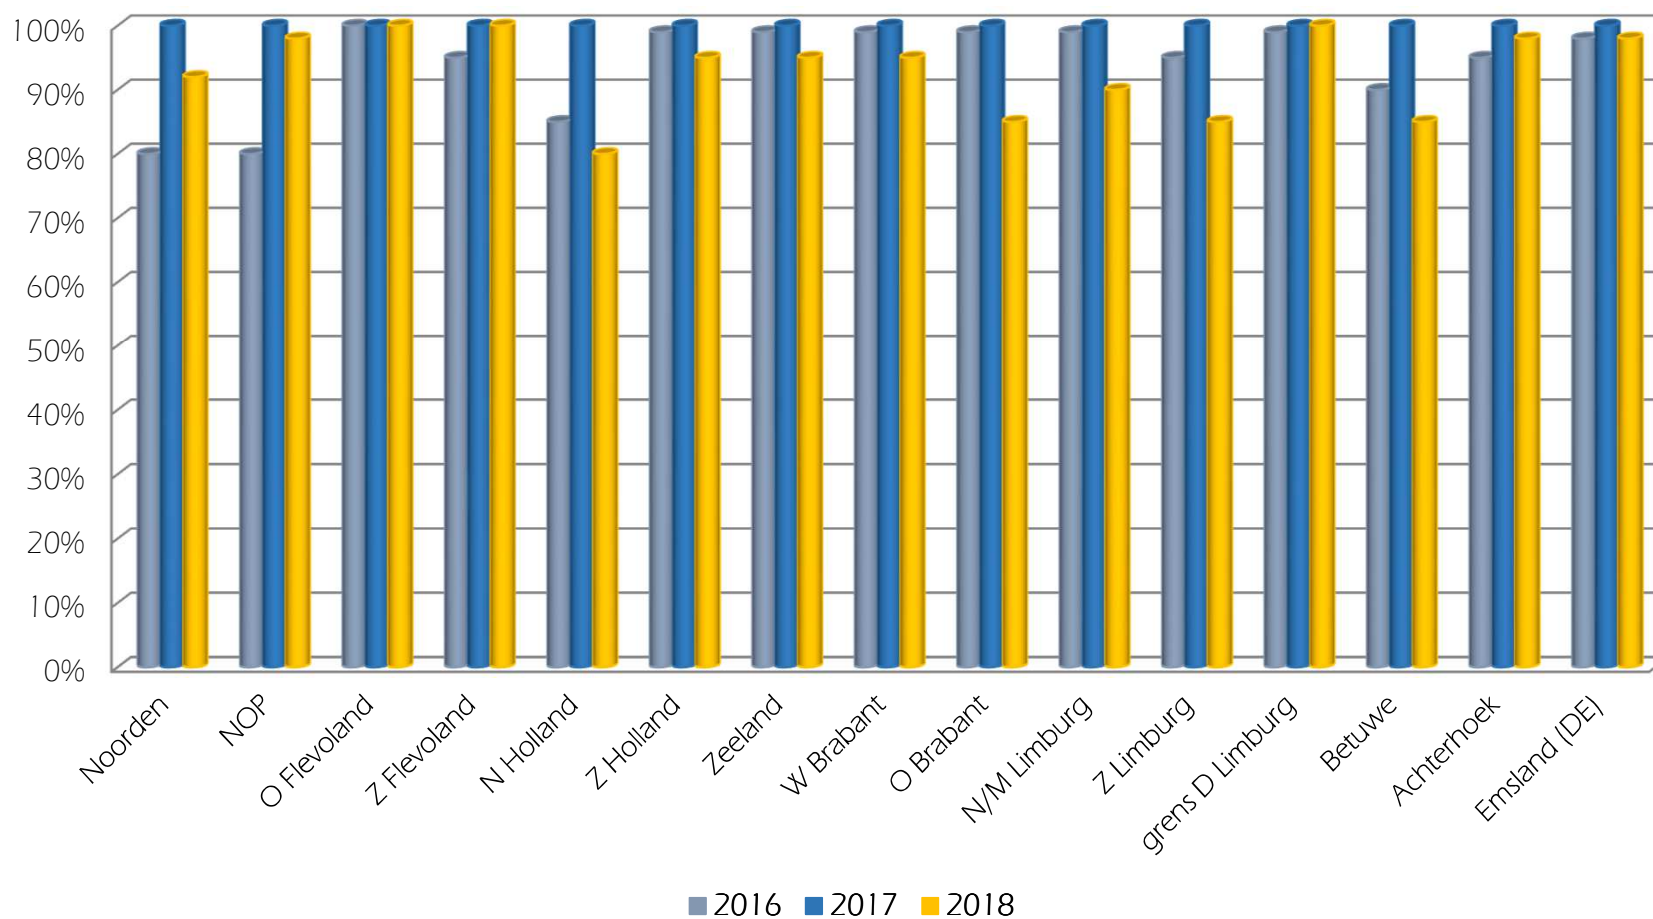

Planting progress W19 - Netherlands (per region) : 2016-2018 (in 2014 and 2015 the last update was published in W17)

Creating value from Potatoes

Planting progress W19 - France, Belgium, Germany, GB : 2016-2018
(in 2014 and 2015 the last update was published in W17)

Creating Value from Potatoes