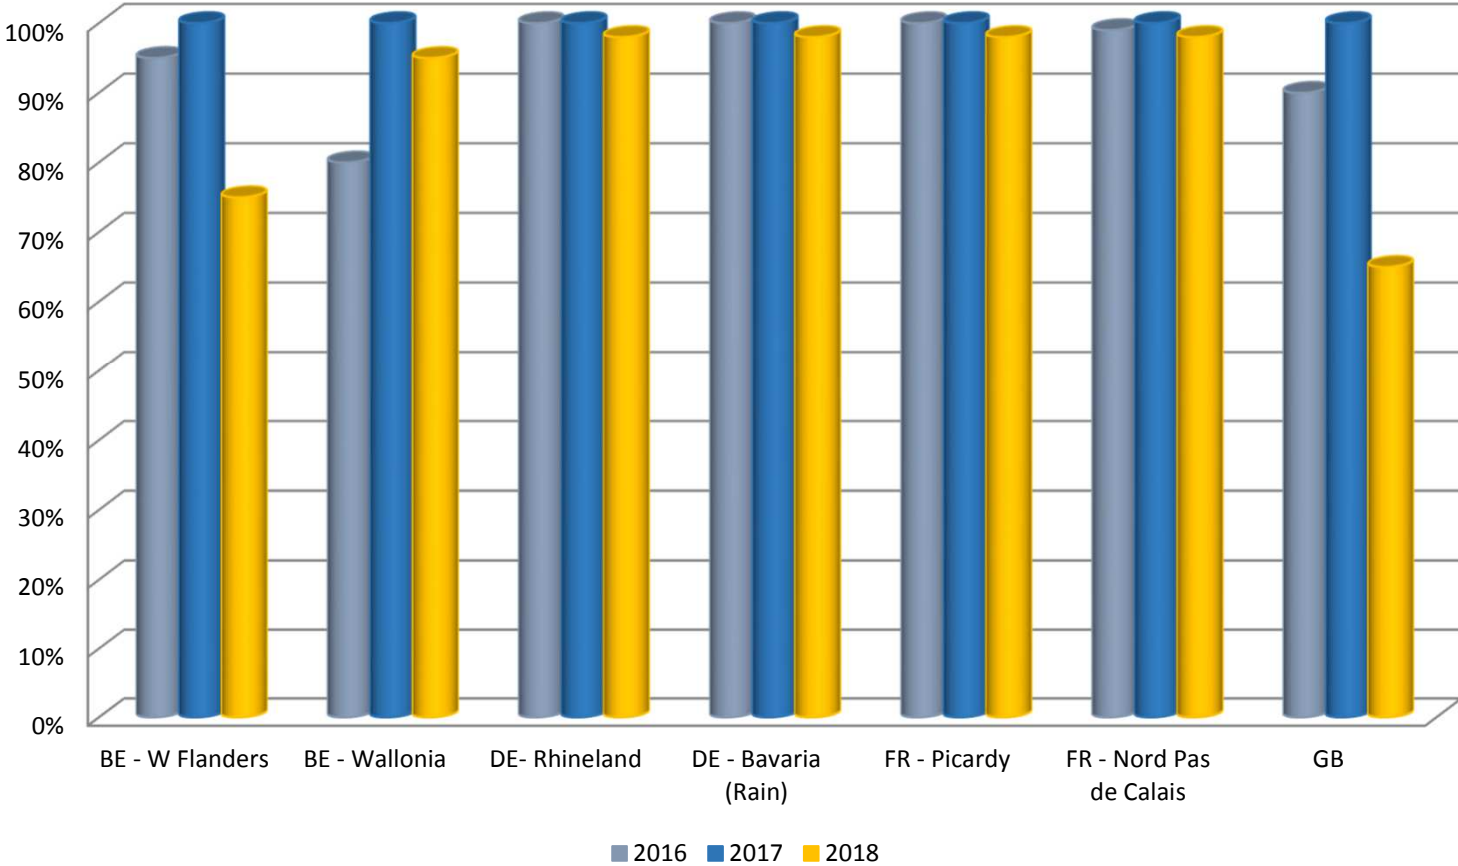

Planting progress W19 - Netherlands (per region) : 2016-2018 (in 2014 and 2015 the last update was published in W17)

Creating value from Potatoes

Planting progress W19 - France, Belgium, Germany, GB : 2016-2018
(in 2014 and 2015 the last update was published in W17)

Creating Value from Potatoes