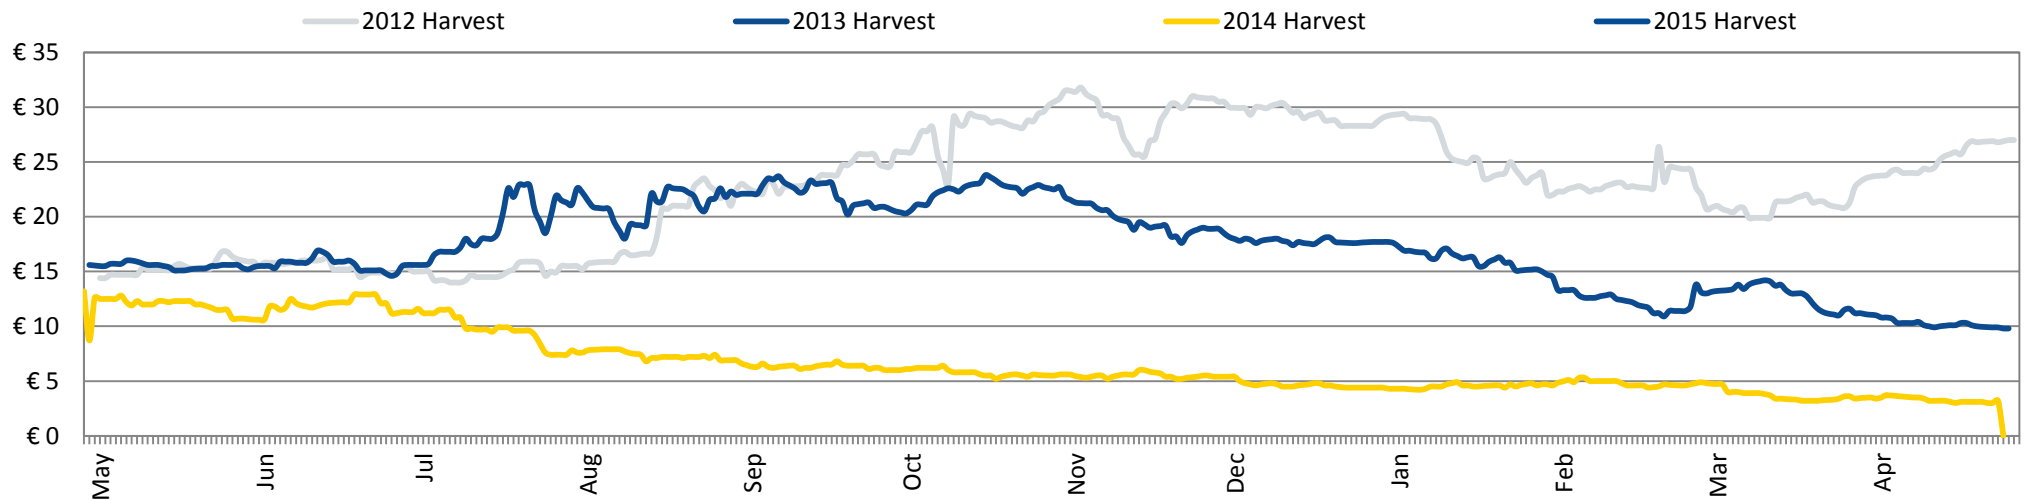

Last 5 trading days		Price	Volume	Price	Volume	Price	Volume	Price	Volume
Monday	20-4-2015	€ 3,10	87	€ 4,30	28	€ 10,60	0	€ 14,30	15
Tuesday	21-4-2015	€ 3,00	176	€ 4,00	131	€ 10,60	0	€ 14,20	7
Wednesday	22-4-2015	€ 3,00	36	€ 4,10	40	€ 10,60	0	€ 14,40	3
Thursday	23-4-2015	€ 3,20	41	€ 4,00	45	€ 10,60	0	€ 14,40	6
Friday	24-4-2015	€ 0,00	0	€ 4,10	45	€ 10,20	4	€ 14,40	5

Open positions over the last week

April 2015 Delivery last 20 days trade days prices and trade volumes

Historical price developments Eurex European Processing Potato Futures per harvest year in € per ton

Eurex data collected in cooperation with Nederlandse Aardappel Organisatie (www.nao.nl) and Darion Capital Management (www.darioncm.com)

Weekly quotations fry quality potatoes 40mm> export quality

Type of potato and country		Week 14		Week 15		Week 16		Week 17	
		Low	High	Low	High	Low	High	Low	High
Rotterdam	NL	25	35	25	35	25	35	22,5	35
Goes	NL	30	50	30	60	30	55	30	60
Emmeloord	NL	27,5	37,5	25	35	25	35	22,5	35
FIWAP / PCA Bintje	BE	20	20	20	20	20	20	20	20
		Weekly quotation		Weekly quotation		Weekly quotation		Weekly quotation	
Belgapom Bintje >35mm	BE	20		20		20		20	
RNM Bintje > 35mm	FR	20		20		20		20	
REKA Innovator > 40mm	DE	25		25		30		30	
REKA Fontane > 40mm	DE	25		25		25		25	

Planting progress - Netherlands (per region)

2014 : in most of the regions, the planting of the main crop reached 100% before W17.

Planting progress - France, Belgium, Germany, GB

Creating Value from Potatoes