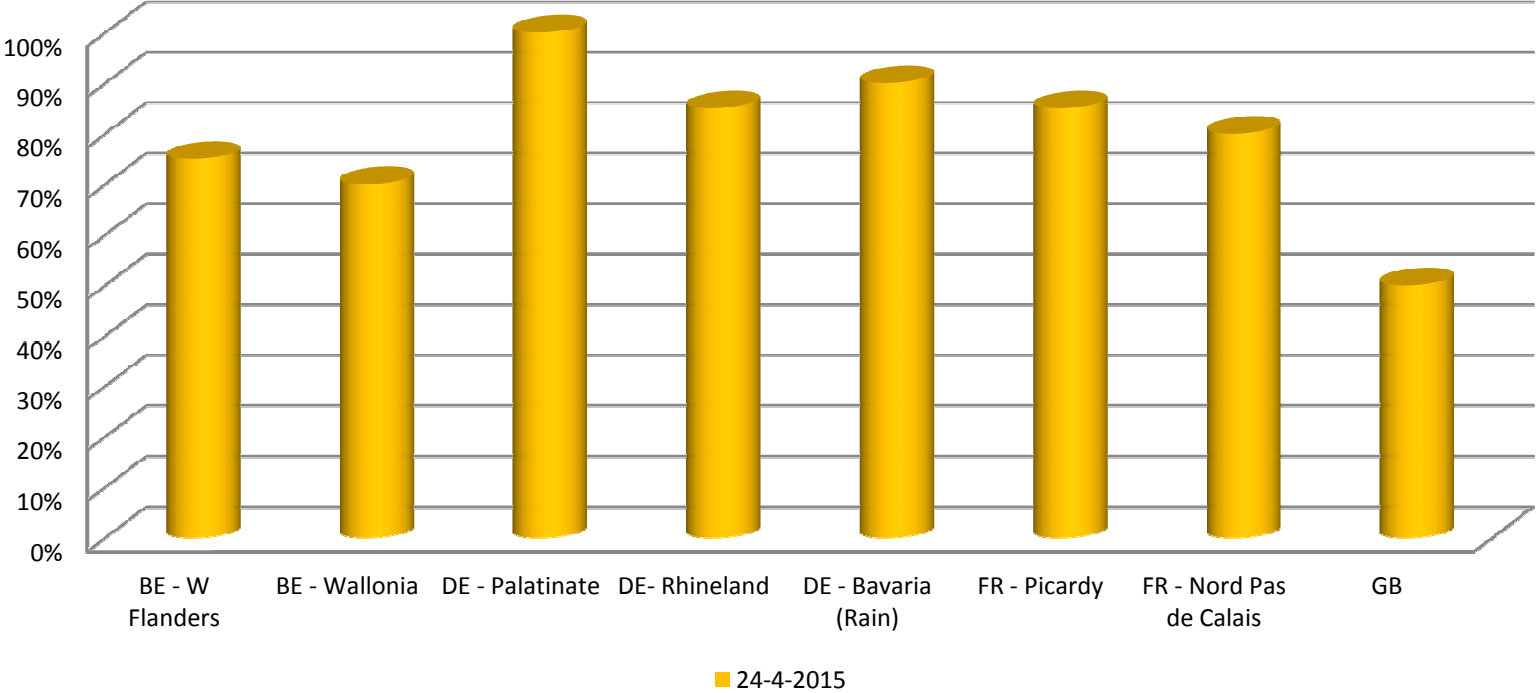

Eurex data collected in cooperation with Nederlandse Aardappel Organisatie (www.nao.nl) and Darion Capital Management (www.darioncm.com)

Weekly quotations fry quality potatoes 40mm> export quality

Type of potato and country		Week 14		Week 15		Week 16		Week 17	
		Low	High	Low	High	Low	High	Low	High
Rotterdam	NL	25	35	25	35	25	35	22,5	35
Goes	NL	30	50	30	60	30	55	30	60
Emmeloord	NL	27,5	37,5	25	35	25	35	22,5	35
FIWAP / PCA Bintje	BE	20	20	20	20	20	20	20	20
		Weekly quotation		Weekly quotation		Weekly quotation		Weekly quotation	
Belgapom Bintje >35mm	BE	20		20		20		20	
RNM Bintje > 35mm	FR	20		20		20		20	
REKA Innovator > 40mm	DE	25		25		30		30	
REKA Fontane > 40mm	DE	25		25		25		25	

Planting progress - Netherlands (per region)

2014 : in most of the regions, the planting of the main crop reached 100% before W17.

Planting progress - France, Belgium, Germany, GB

Creating Value from Potatoes