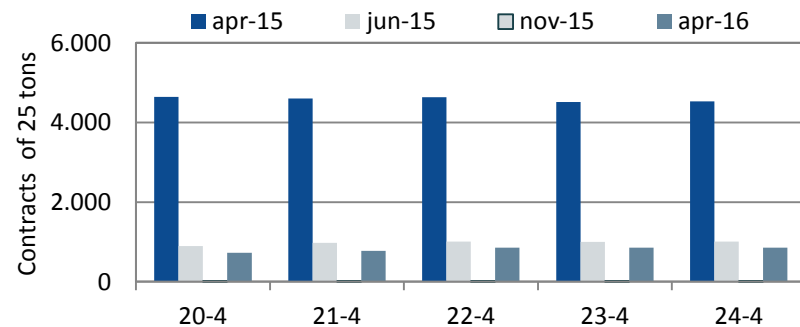

Germany € 3,97
Netherlands € 3,65
France € 2,50
Belgium € 2,50
Eurex Index € 3,16

Update Eurex European Processing Potato Futures

Week 17

April 2015 Delivery

June 2015 Delivery

November 2015 Delivery

April 2016 Delivery

Last 5 trading days		Price	Volume	Price	Volume	Price	Volume	Price	Volume
Monday	20-4-2015	€ 3,10	87	€ 4,30	28	€ 10,60	0	€ 14,30	15
Tuesday	21-4-2015	€ 3,00	176	€ 4,00	131	€ 10,60	0	€ 14,20	7
Wednesday	22-4-2015	€ 3,00	36	€ 4,10	40	€ 10,60	0	€ 14,40	3
Thursday	23-4-2015	€ 3,20	41	€ 4,00	45	€ 10,60	0	€ 14,40	6
Friday	24-4-2015	€ 0,00	0	€ 4,10	45	€ 10,20	4	€ 14,40	5

Open positions over the last week

April 2015 Delivery last 20 days trade days prices and trade volumes

Historical price developments Eurex European Processing Potato Futures per harvest year in € per ton