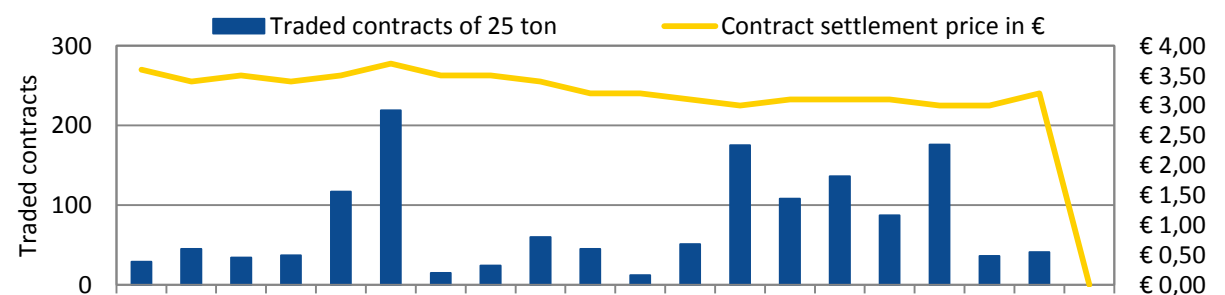

April 2015 Delivery last 20 days trade days prices and trade volumes