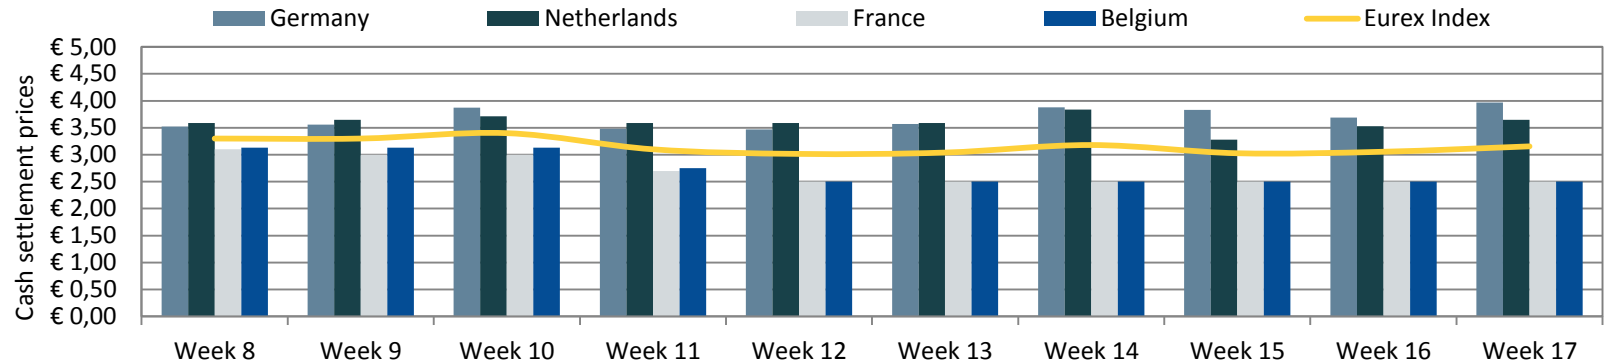

Creating Value from Potatoes

**Market update
harvest 2014**

Week 17

Update Eurex European Processing Potato Index

Week 17

Last 10 weeks settlement prices

European Processing Potatoes
Index input prices
23-4-2015

Germany € 3,97
Netherlands € 3,65
France € 2,50
Belgium € 2,50
Eurex Index € 3,16

Update Eurex European Processing Potato Futures

Week 17

April 2015 Delivery

June 2015 Delivery

November 2015 Delivery

April 2016 Delivery

Last 5 trading days		Price	Volume	Price	Volume	Price	Volume	Price	Volume
Monday	20-4-2015	€ 3,10	87	€ 4,30	28	€ 10,60	0	€ 14,30	15
Tuesday	21-4-2015	€ 3,00	176	€ 4,00	131	€ 10,60	0	€ 14,20	7
Wednesday	22-4-2015	€ 3,00	36	€ 4,10	40	€ 10,60	0	€ 14,40	3
Thursday	23-4-2015	€ 3,20	41	€ 4,00	45	€ 10,60	0	€ 14,40	6
Friday	24-4-2015	€ 0,00	0	€ 4,10	45	€ 10,20	4	€ 14,40	5