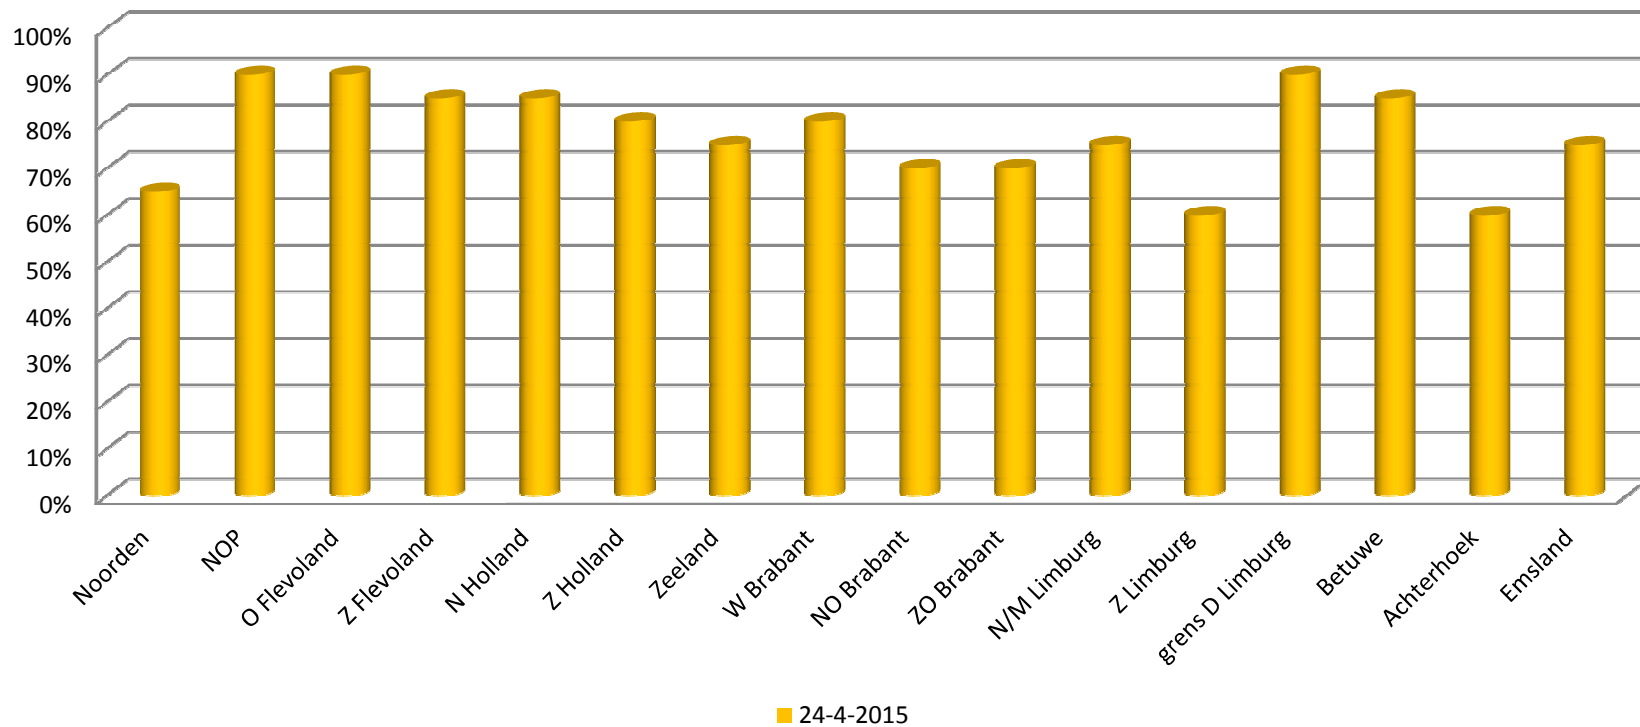

Open positions over the last week

April 2015 Delivery last 20 days trade days prices and trade volumes

Historical price developments Eurex European Processing Potato Futures per harvest year in € per ton

Planting progress - Netherlands (per region)

2014 : in most of the regions, the planting of the main crop reached 100% before W17.

Planting progress - France, Belgium, Germany, GB

Creating Value from Potatoes